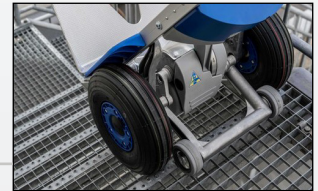

LIFTKAR[®] SAL Pro

SPEED DRIVEN. PEOPLE POWERED.

UP BUTTON

UPPER HANDLE

CONTROL UNIT

LOWER HANDLE

STEP LIGHT

DRIVE UNIT WITH SAFETY FLAP

LITHIUM BATTERY

PIVOT ARM WITH BRAKED SUPPORT WHEELS

TOE PLATE

PUNCTURE-PROOF TIRES

NOW POWERED BY LITHIUM-ION

LIFTKAR SAL PRO MODELS

LIFTKAR® SAL Pro UNI

EXPERT FOR TALLER LOADS

Designed for tall, stacked loads, the LiftKar SAL Pro UNI lets one operator move stairs safely and effortlessly. With a proven **Li-Ion Battery**, adaptable tires, and 375 Lb. lifting capacity, it delivers **efficient, controlled transport** for up to **2,000 steps** per charge.

LIFTKAR® SAL Pro ERGO

THE STACKER SPECIALIST

Designed for versatile load handling, the LiftKar SAL Pro ERGO delivers safe, one person stair transport for bottles, kegs, tires, and more. Featuring an ergonomic handle and **Li-Ion Battery** power, it offers **stable control, easy maneuverability**, and up to 375 lbs of lifting capacity for **2,000 steps** per charge.