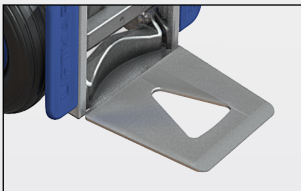

LIFTKAR[®] SAL Pro

SPEED DRIVEN. PEOPLE POWERED.

UP BUTTON

UPPER HANDLE

CONTROL UNIT

LOWER HANDLE

STEP LIGHT

DRIVE UNIT WITH SAFETY FLAP

LITHIUM BATTERY

PIVOT ARM WITH BRAKED SUPPORT WHEELS

TOE PLATE

PUNCTURE-PROOF TIRES

NOW POWERED BY LITHIUM-ION

LIFTKAR SAL PRO MODELS

LIFTKAR® SAL Pro UNI

EXPERT FOR TALLER LOADS